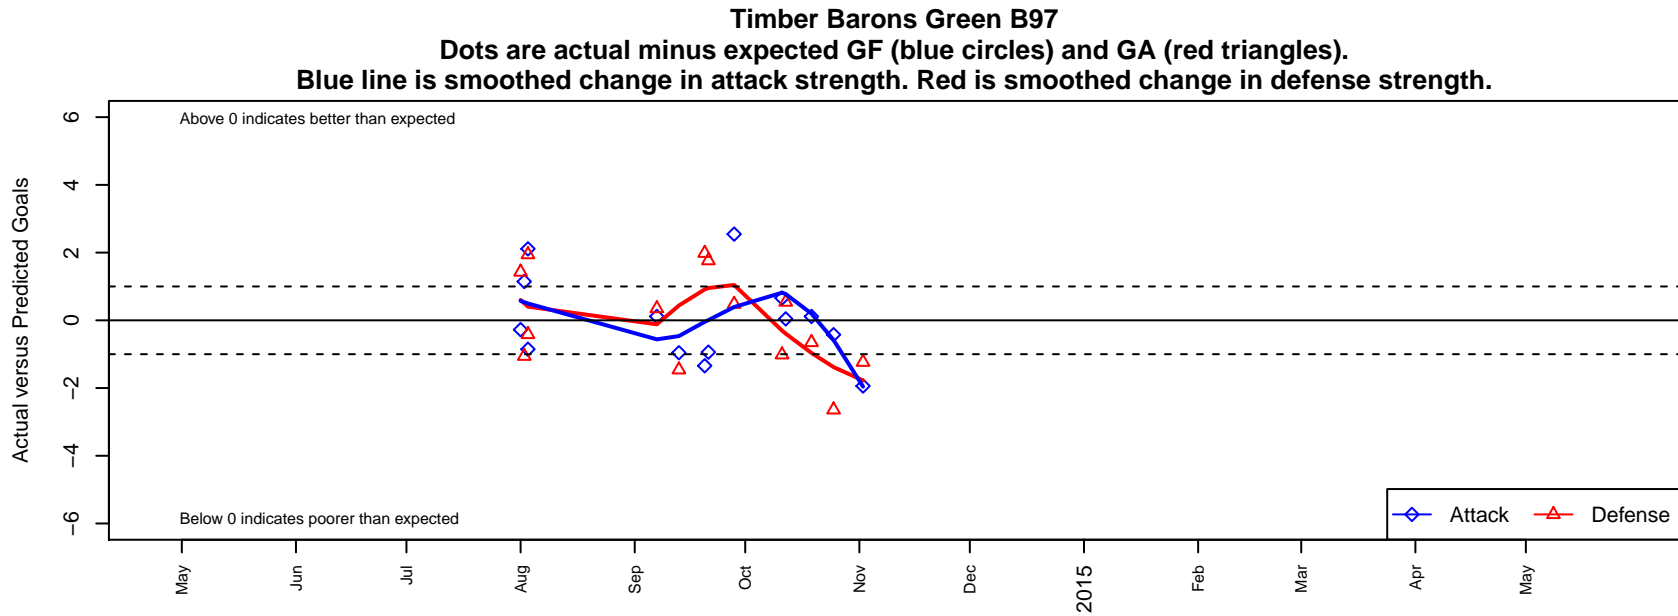

Timber Barons Green B97

Cowlitz Youth Soccer Association Timber Baror alt names used:
 Longview, WA
 B97 total strength=1364
 attack=8.2 defense=6.1
 fall league = PTT HS Premier

Venues played:
 2014 Cowlitz Kickoff Prep-Open Crossover
 2014 Cowlitz Kickoff Open
 2014 PTT HS Premier

**attack and defense variance (black dot)
relative to other teams
and top 10 in region**

**attack and defense rating
relative to others at age
and all opponents in last 13 months**

Performance relative to 13 month average