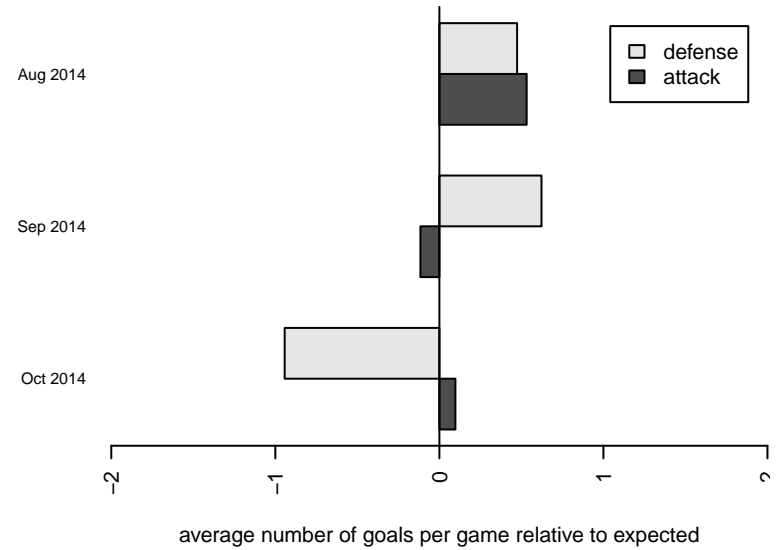

Performance relative to 13 month average