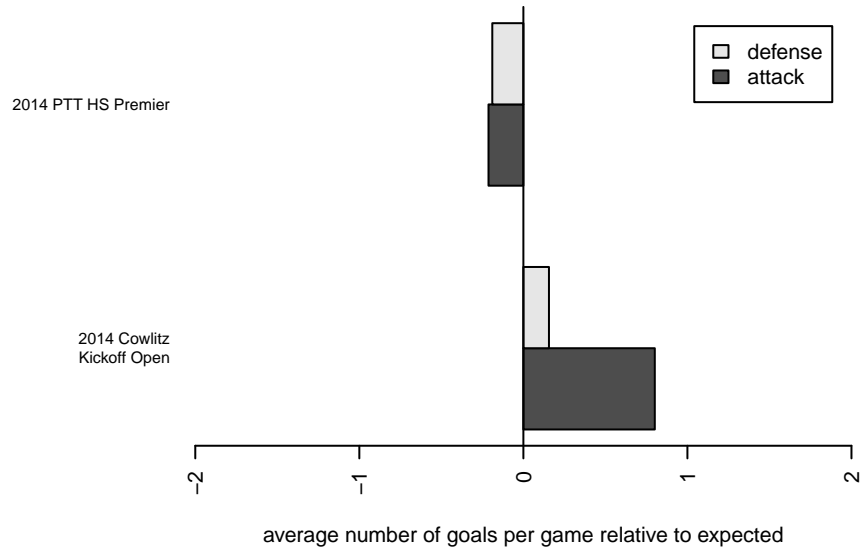

Timber Barons Green B97

Cowlitz Youth Soccer Association Timber Baror alt names used:
 Longview, WA
 B97 total strength=1364
 attack=8.2 defense=6.1
 fall league = PTT HS Premier

Venues played:
 2014 Cowlitz Kickoff Prep-Open Crossover
 2014 Cowlitz Kickoff Open
 2014 PTT HS Premier

**attack and defense variance (black dot)
relative to other teams
and top 10 in region**

**attack and defense rating
relative to others at age
and all opponents in last 13 months**

Performance relative to 13 month average