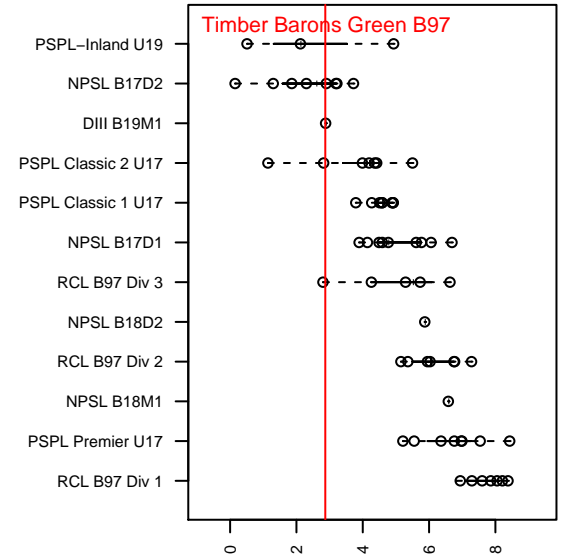

Timber Barons Green B97

Cowlitz Youth Soccer Association Timber Baror alt names used:
 Longview, WA
 B97 total strength=1364
 attack=8.2 defense=6.1
 fall league = PTT HS Premier

Venues played:
 2014 Cowlitz Kickoff Prep-Open Crossover
 2014 Cowlitz Kickoff Open
 2014 PTT HS Premier

**attack and defense variance (black dot)
relative to other teams
and top 10 in region**

**attack and defense rating
relative to others at age
and all opponents in last 13 months**

Performance relative to 13 month average

Performance relative to 13 month average

date	home		away		venue	pred.home	pred.away
2014-11-02	Washington Timbers Burgundy B97	3	Timber Barons Green B97	0	2014 PTT HS Premier	1.76	1.94
2014-10-25	Timber Barons Green B97	0	Pacific FC Fire B97	6	2014 PTT HS Premier	0.42	3.36
2014-10-19	Timber Barons Green B97	1	Washington Timbers Burgundy B96	4	2014 PTT HS Premier	0.88	3.35
2014-10-12	Timber Barons Green B97	1	Capital FC Timbers –Unk B96	2	2014 PTT HS Premier	0.96	2.54
2014-10-11	WAFC Espana B97	6	Timber Barons Green B97	2	2014 PTT HS Premier	4.98	1.34
2014-09-28	Timber Barons White B97	1	Timber Barons Green B97	5	2014 PTT HS Premier	1.48	2.45
2014-09-21	Timber Barons Green B97	1	Washington Timbers Burgundy B97	0	2014 PTT HS Premier	1.94	1.76
2014-09-20	Timber Barons Green B97	0	WAFC Espana B97	3	2014 PTT HS Premier	1.34	4.98
2014-09-13	Capital FC Timbers –Unk B96	4	Timber Barons Green B97	0	2014 PTT HS Premier	2.54	0.96
2014-09-07	Washington Timbers Burgundy B96	3	Timber Barons Green B97	1	2014 PTT HS Premier	3.35	0.88
2014-08-03	Riverwood Chiropractic B95	1	Timber Barons Green B97	4	2014 Cowlitz Kickoff Open	0.58	1.89
2014-08-03	FC Real Pacific B96	1	Timber Barons Green B97	0	2014 Cowlitz Kickoff Open	2.94	0.85
2014-08-02	FC Real Pacific B96	4	Timber Barons Green B97	2	2014 Cowlitz Kickoff Open	2.94	0.85
2014-08-01	Timber Barons Green B97	1	Timber Barons B99	0	2014 Cowlitz Kickoff Prep–Open Crossover	1.28	1.43